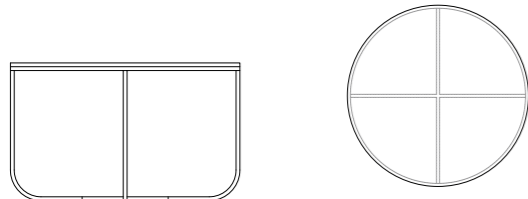

# TATI

By Broberg & Ridderstråle for 2012

**Tati Dining Table round 120 Ø**

Ø: 120 cm  
H: 72 cm\*

Round table with lacquered metal frame.

Top:  
Stone

\*Adjustable feet will add from 0,5 cm to the height.

Delivered fully assembled. Marble top separate.

**Tati Dining Table 140 (without overhang)**

H: 72 cm\*  
W: 85 cm  
L: 140 cm

Rectangular table. Frame in lacquered metal.

Top:  
Stone  
Oak

\*Adjustable feet will add from 0,5 cm to the height.

The oak top comes with a clear protective top coat of polyurethane lacquer. Frame and top are delivered unassembled in flat pack

**Tati Dining Table 200 (without overhang)**

H: 72 cm\*  
W: 85 cm  
L: 200 cm

Dining or work table with a frame in lacquered metal and a table top in selected 1,6 mm thick oak veneer.

Top:  
Oak

\*Adjustable feet will add from 0,5 cm to the height.