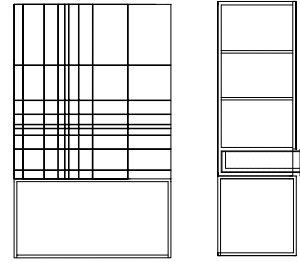

# KILT LIGHT

By Claesson Koivisto Rune 2011

Storage series in lacquered MDF with a lacquered metal stand. Inside of drawer in birch.

## Kilt Light

H: 145 cm (stand 45 cm)  
D: 45 cm  
W: 90 cm

Cabinet in lacquered MDF with lacquered metal stand in the same colour. Two drawers and two doors.

Addition for oak inside drawers

## Kilt Light 137

H: 87 cm (stand 32 cm)  
D: 45 cm  
W: 137 cm

Cabinet in lacquered MDF with lacquered metal stand in the same colour. One shelf included behind each door.

Cabinet with three doors (D)  
Cabinet with two doors and two drawers to the right (DB)

## Kilt Light 180

H: 87 cm (stand 32 cm)  
D: 45 cm  
W: 180 cm

Cabinet in lacquered MDF with lacquered metal stand in the same colour. One shelf included behind each door.  
Door measurement from left: 18/62/37/62 cm