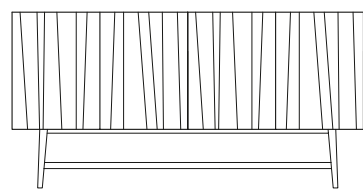

# VASS

By Claesson Koivisto Rune 2007

Storage series in lacquered MDF or oak veneer. Stand in solid oak. Please note that floor protection feet will add about 0,5 cm to the height. Manufactured in Sweden.

**V40:90W Wall mounted - 2 doors**

H: 40 cm  
D: 40 cm  
W: 90 cm

**V40:135W Wall mounted - 3 doors**

H: 40 cm  
D: 40 cm  
W: 135 cm

**V40:ST - 2 doors**

H: 72 cm (stand 32 cm)  
D: 40 cm  
W: 90 cm

**V40:135ST - 3 doors**

H: 72 cm (stand 32 cm)  
D: 40 cm  
W: 135 cm

**V40:180ST - 4 doors. 2 sections**

H: 72 cm (stand 32 cm)  
D: 40 cm  
W: 180 cm

**V60:ST - 2 doors**

H: 92 cm (stand 32 cm)  
D: 40 cm  
W: 90 cm

**V60:135ST - 3 doors**

H: 92 cm (stand 32 cm)  
D: 40 cm  
W: 135 cm

**V60:180ST - 4 doors. 2 sections**

H: 92 cm (stand 32 cm)  
D: 40 cm  
W: 180 cm

**Standard back:**  
Openings on the back for cables/ventilation.

**Standard back for Vass Wall mounted:**  
Bigger openings for cables/ventilation.