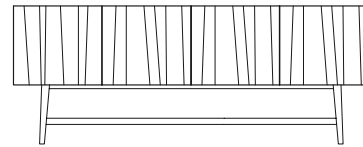

# VASS

By Claesson Koivisto Rune 2007

Storage series in lacquered MDF or oak veneer. Stand in solid oak. Please note that floor protection feet will add about 0,5 cm to the height. Manufactured in Sweden.

**V40:90W Wall mounted - 2 doors**

H: 40 cm  
D: 40 cm  
W: 90 cm

**V40:135W Wall mounted - 3 doors**

H: 40 cm  
D: 40 cm  
W: 135 cm

**V40:ST - 2 doors**

H: 72 cm (stand 32 cm)  
D: 40 cm  
W: 90 cm

**V40:135ST - 3 doors**

H: 72 cm (stand 32 cm)  
D: 40 cm  
W: 135 cm

**V40:180ST - 4 doors. 2 sections**

H: 72 cm (stand 32 cm)  
D: 40 cm  
W: 180 cm

**V60:ST - 2 doors**

H: 92 cm (stand 32 cm)  
D: 40 cm  
W: 90 cm

**V60:135ST - 3 doors**

H: 92 cm (stand 32 cm)  
D: 40 cm  
W: 135 cm

**V60:180ST - 4 doors. 2 sections**

H: 92 cm (stand 32 cm)  
D: 40 cm  
W: 180 cm

**Standard back:**  
Openings on the back for cables/ventilation.

**Standard back for Vass Wall mounted:**  
Bigger openings for cables/ventilation.