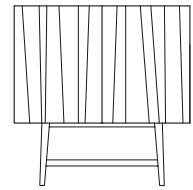

# VASS

By Claesson Koivisto Rune 2007

Storage series in lacquered MDF or oak veneer. Stand in solid oak. Please note that floor protection feet will add about 0,5 cm to the height. Manufactured in Sweden.

**V40:90W Wall mounted - 2 doors**

H: 40 cm  
D: 40 cm  
W: 90 cm

**V40:135W Wall mounted - 3 doors**

H: 40 cm  
D: 40 cm  
W: 135 cm

**V40:ST - 2 doors**

H: 72 cm (stand 32 cm)  
D: 40 cm  
W: 90 cm

**V40:135ST - 3 doors**

H: 72 cm (stand 32 cm)  
D: 40 cm  
W: 135 cm

**V40:180ST - 4 doors. 2 sections**

H: 72 cm (stand 32 cm)  
D: 40 cm  
W: 180 cm

**V60:ST - 2 doors**

H: 92 cm (stand 32 cm)  
D: 40 cm  
W: 90 cm

**V60:135ST - 3 doors**

H: 92 cm (stand 32 cm)  
D: 40 cm  
W: 135 cm

**V60:180ST - 4 doors. 2 sections**

H: 92 cm (stand 32 cm)  
D: 40 cm  
W: 180 cm

**Standard back:**  
Openings on the back for cables/ventilation.

**Standard back for Vass Wall mounted:**  
Bigger openings for cables/ventilation.