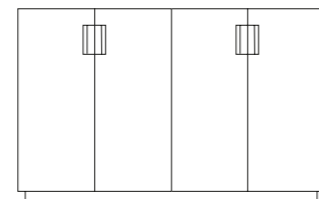

Frame 80 Low

H: 70 cm
D: 37 alt. 42 cm
W: 80 cm

Sliding door.
Including one lacquered shelf.

Frame 160 Low

H: 70 cm
D: 37 alt. 42 cm
W: 160 cm

2 sliding doors.
Including two lacquered shelves

Frame Drawer Medium

H: 90 cm
D: 42 cm
W: 80 cm

Two medium and Two large drawers

Frame 80 Medium

H: 90 cm
D: 37 alt. 42 cm
W: 80 cm

Sliding door.
Including two lacquered shelves

Frame 160 Medium

H: 90 cm
D: 37 alt. 42 cm
W: 160 cm

2 sliding doors.
Including four lacquered shelves

Frame Drawer High

H: 108 cm
D: 42 cm
W: 80 cm

One medium, two large and one XL drawer

Frame 80 High

H: 108 cm
D: 37 alt. 42 cm
W: 80 cm

Sliding door.
Including two lacquered shelves

Frame 160 High

H: 108 cm
D: 37 alt. 42 cm
W: 160 cm

2 sliding doors.
Including four lacquered shelves

Frame Drawer Tall

H: 135 cm
D: 42 cm
W: 80 cm

One small, three medium, one large and one XL drawers

Colours: