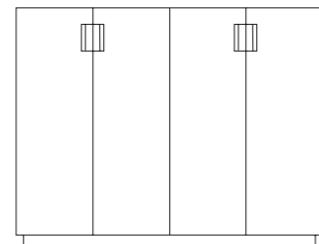

Frame 80 Low

H: 70 cm
D: 37 alt. 42 cm
W: 80 cm

Sliding door.
Including one lacquered shelf.

Frame 160 Low

H: 70 cm
D: 37 alt. 42 cm
W: 160 cm

2 sliding doors.
Including two lacquered shelves

Frame Drawer Medium

H: 90 cm
D: 42 cm
W: 80 cm

Two medium and Two large drawers

Frame 80 Medium

H: 90 cm
D: 37 alt. 42 cm
W: 80 cm

Sliding door.
Including two lacquered shelves

Frame 160 Medium

H: 90 cm
D: 37 alt. 42 cm
W: 160 cm

2 sliding doors.
Including four lacquered shelves

Frame Drawer High

H: 108 cm
D: 42 cm
W: 80 cm

One medium, two large and one XL drawer

Frame 80 High

H: 108 cm
D: 37 alt. 42 cm
W: 80 cm

Sliding door.
Including two lacquered shelves

Frame 160 High

H: 108 cm
D: 37 alt. 42 cm
W: 160 cm

2 sliding doors.
Including four lacquered shelves

Frame Drawer Tall

H: 135 cm
D: 42 cm
W: 80 cm

One small, three medium, one large and one XL drawers

Colours: