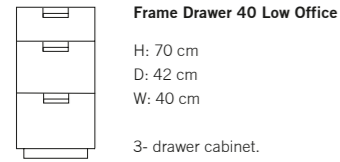

FRAME SERIES

By Anya Sebton & Eva Lilja Löwenhielm 2014

Storage with covered folding doors or drawers with handles in leather.
Material: Lacquered MDF
Standard: Hinges on the left hand side.

Frame Drawer 40 Low Office

H: 70 cm
D: 42 cm
W: 40 cm

3- drawer cabinet.

H: 70 cm
D: 37 alt. 42 cm
W: 40 cm

Cabinet with one door.
One lacquered shelf included.