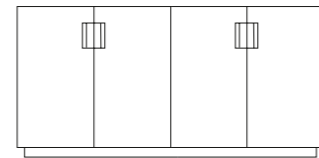

H: 70 cm
D: 42 cm
W: 40 cm

3- drawer cabinet.

Frame 40 Low Office

H: 70 cm
D: 37 alt. 42 cm
W: 40 cm

Cabinet with one door.
One lacquered shelf included.

Frame Drawer Low

H: 70 cm
D: 42 cm
W: 80 cm

Three drawers

Frame 80 Low

H: 70 cm
D: 37 alt. 42 cm
W: 80 cm

Sliding door.
Including one lacquered shelf.

Frame 160 Low

H: 70 cm
D: 37 alt. 42 cm
W: 160 cm

2 sliding doors.
Including two lacquered shelves

Frame Drawer Medium

H: 90 cm
D: 42 cm
W: 80 cm

Two medium and Two large drawers

Frame 80 Medium

H: 90 cm
D: 37 alt. 42 cm
W: 80 cm

Sliding door.
Including two lacquered shelves

Frame 160 Medium

H: 90 cm
D: 37 alt. 42 cm
W: 160 cm

2 sliding doors.
Including four lacquered shelves

Frame Drawer High

H: 108 cm
D: 42 cm
W: 80 cm

One medium, two large and one XL drawer

Frame 80 High

H: 108 cm
D: 37 alt. 42 cm
W: 80 cm

Sliding door.
Including two lacquered shelves