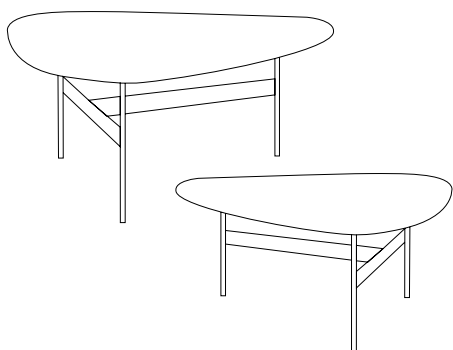

PLECTRA

By Thomas Sandell & Mattias Stenberg 2016

Plectra Sofa table M

H: 42 cm
W: 86 cm
D: 82 cm

Sofa table with a lacquered metal stand and top in solid ash.

Plectra Sofa table S

H: 31,5 cm
W: 63 cm
D: 65 cm

Sofa table with a lacquered metal stand and top in solid ash.

Top:

AP2 - White Stained Ash
AP6 - Dark Smoked Ash

Colour of stand:

15 White
30 Deep Blue
35 Nougat
40 Storm Grey
44 Nordic Blue
45 Green Khaki
48 Bronze*
49 Char Grey