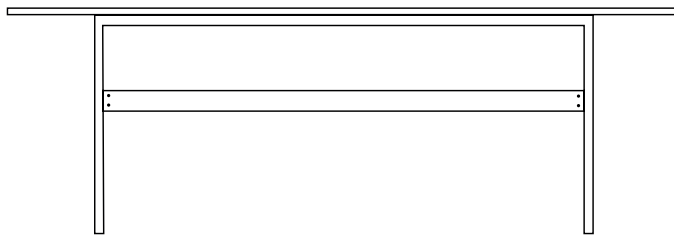

HANNA

By Thomas Sandell & Mattias Stenberg 2016

Hanna Dining Table

H: 72,5 cm

W: 90 cm

L: **180 alt. 220 cm** (overhang 29 cm)

A monochrome table with a lacquered metal stand. Table top in grey linoleum (Char Grey) or Colour core laminate in White or Storm Grey. Colour of stand: Char Grey, White or Storm grey (same as top). Adjustable feet.

Crossbar between table legs in oak. Choose from White Stained Oak P2, Black Walnut Oak P4 or Dark Smoked Oak P6.