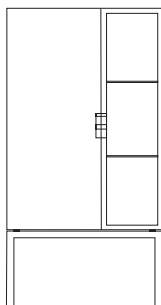

FRAME CABINET

By Anya Sebton & Eva Lilja Löwenhielm 2011

Frame Cabinet

H: 170 cm (stand 43 cm)
D: 40 cm
W: 90 cm

Glass cabinet in lacquered MDF, glass and metal with twined leather handles.

Including two glass shelves.

Frame Semi Cabinet

H: 170 cm (stand 43 cm)
D: 40 cm
W: 90 cm

Glass cabinet in lacquered MDF, glass and metal with twined leather handles. Left side has a covered door with two lacquered shelves and the right side has a glass door with two glass shelves behind.

H: 206 cm (base 6 cm)
D: 37 cm
W: 80 cm

Cabinet with glass doors and covered sides.

Highest cabinet in the Frame series, with handles in leather.

Folding doors, left hung as standard.

Choose between: Glass or covered doors. Glass doors have glass shelves, one shelf is fixed with a metal fixings.

Frame XL- FRXL CO (Covered door)

H: 206 cm (base 6 cm)
D: 37 cm
W: 80 cm

Cabinet with covered doors and sides.

Highest cabinet in the Frame series, with handles in leather.

Folding doors, left hung as standard.