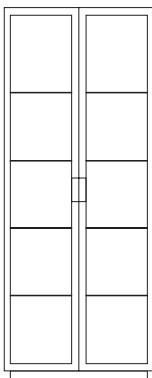

FRAME XL

By Anya Sebton & Eva Lilja Löwenhielm 2014

Frame XL - FRXL G (Glass door)

H: 206 cm (base 6 cm)
D: 37 cm
W: 80 cm

Cabinet with glass doors and covered sides.

Highest cabinet in the Frame series, with handles in leather.

Folding doors, left hung as standard.

Choose between: Glass or covered doors. Glass doors have glass shelves, one shelf is fixed with a metal fixings.

Covered doors have lacquered shelves as standard.

Additional:

FRXL G left: Left side in glass

FRXL G right: Right side in glass

Distance brackets can be ordered to be mounted on the upper back edge. (especially if designated room has large floor lists)