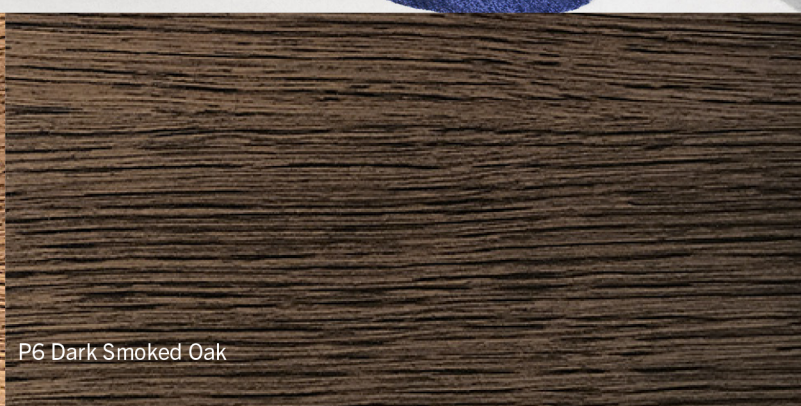

ASPLUND

Vass Desk (P4 Black Walnut Oak)

P4 American Walnut

P6 Dark Smoked Oak