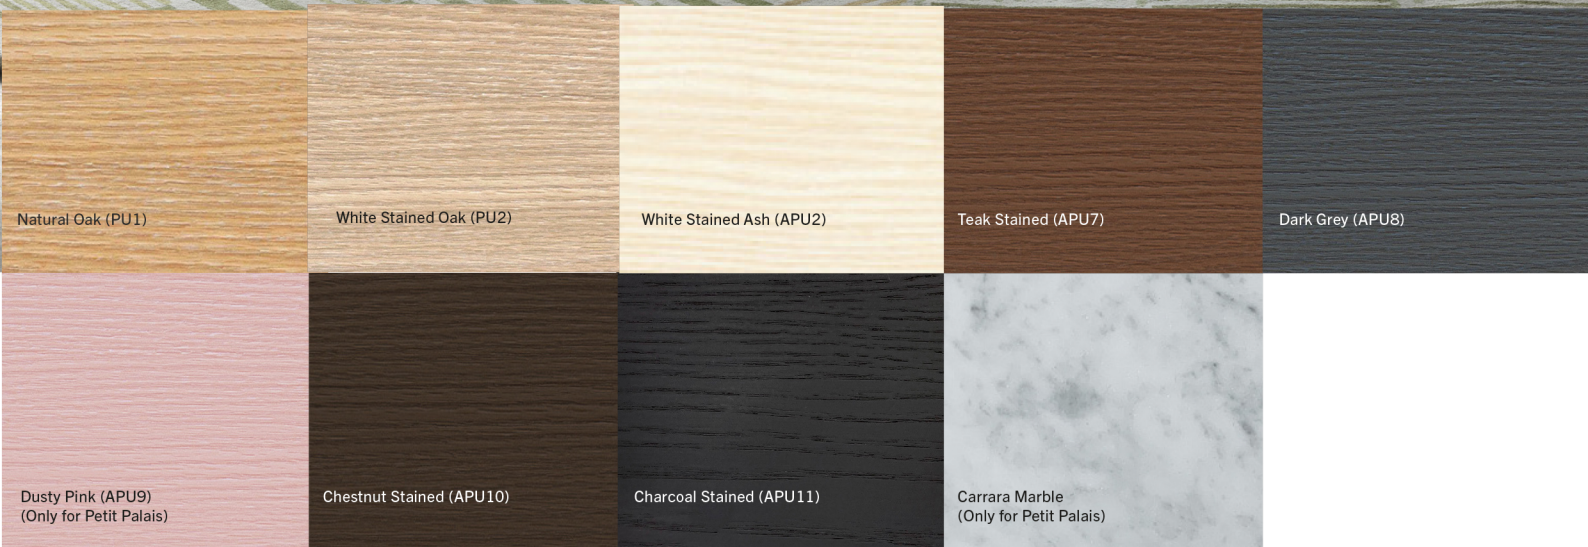

ASPLUND

Grand Palais (White Stained Oak PU2)

Natural Oak (PU1)

White Stained Oak (PU2)

White Stained Ash (APU2)

Teak Stained (APU7)

Dark Grey (APU8)

Dusty Pink (APU9)
(Only for Petit Palais)

Chestnut Stained (APU10)

Charcoal Stained (APU11)

Carrara Marble
(Only for Petit Palais)