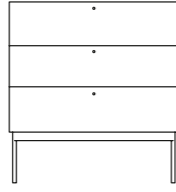

LUC

By Broberg & Ridderstråle 2012

Luc Cabinet 100

H: 103 cm (stand 30 cm)
D: 42 cm
W: 100 cm

Cabinet in carefully chosen oak veneer.
2 compartments. Stand in lacquered metal.

Luc Drawer 100

H: 103 cm (stand 30 cm)
D: 42 cm
W: 100 cm

Cabinet with 3 drawers in carefully chosen oak veneer.
Stand in lacquered metal. Knob in brass.

Luc Cabinet 160 with drawers

H: 70 cm (stand 30 cm)
D: 42 cm
W: 160 cm

Storage in carefully chosen oak veneer.
Stand in lacquered metal.

Luc Cabinet 160 with doors

H: 70 cm (stand 30 cm)
D: 42 cm
W: 160 cm

Storage in carefully chosen oak veneer. Stand in lacquered metal. Cabinet with two compartments and four doors. Including one lacquered shelf.

Luc Cabinet 240 with drawers

H: 70 cm (stand 30 cm)
D: 42 cm
W: 240 cm

Storage in carefully chosen oak veneer.
Stand in lacquered metal.

Luc Cabinet 240 with doors

H: 70 cm (stand 30 cm)
D: 42 cm
W: 240 cm