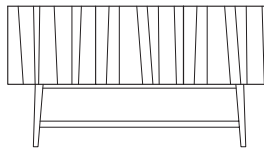

VASS by Claesson Koivisto Rune

Stand/Plinth:
Whitestained oak (P2),
Black walnut oak (P4)
F = Feet in steel.

All Vass modules include one
adjustable shelf

At the backside there is an opening
for cables and ventilation.
Standard.

Addition: Larger holes for cables/
ventilation (standard for wall
mounted vass) Price:

V40:90W Wall mounted

h: 40 cm
d: 41,5 cm
w: 90 cm
Price:

V40:135W Wall mounted

h: 40 cm
d: 41,5 cm
w: 135 cm
Price:

V40ST

h: 72 cm
d: 40 cm
w: 90 cm
Price:

V60ST

h: 92 cm
d: 40 cm
w: 90 cm
Price:

V40:135ST

h: 72 cm
d: 40 cm
w: 135 cm
Price:

V60:180ST

h: 92 cm
d: 40 cm
w: 180 cm
Price:

V40B

h: 45 cm
d: 40 cm
w: 90 cm
Price:

V60B

h: 65 cm
d: 40 cm
w: 90 cm
Price:

V40:135B

h: 45 cm
d: 40 cm
w: 135 cm
Price:

V60:180B

h: 65 cm
d: 40 cm
w: 180 cm
Price:

V40F