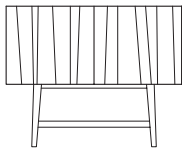

VASS by Claesson Koivisto Rune

Stand/Plinth:
Whitestained oak (P2),
Black walnut oak (P4)
F = Feet in steel.

All Vass modules include one
adjustable shelf

At the backside there is an opening
for cables and ventilation.
Standard.

Addition: Larger holes for cables/
ventilation (standard for wall
mounted vass) Price:

V40:90W Wall mounted

h: 40 cm
d: 41,5 cm
w: 90 cm
Price:

V40:135W Wall mounted

h: 40 cm
d: 41,5 cm
w: 135 cm
Price:

V40ST

h: 72 cm
d: 40 cm
w: 90 cm
Price:

V60ST

h: 92 cm
d: 40 cm
w: 90 cm
Price:

V40:135ST

h: 72 cm
d: 40 cm
w: 135 cm
Price:

V60:180ST

h: 92 cm
d: 40 cm
w: 180 cm
Price:

V40B

h: 45 cm
d: 40 cm
w: 90 cm
Price:

V60B

h: 65 cm
d: 40 cm
w: 90 cm
Price:

V40:135B

h: 45 cm
d: 40 cm
w: 135 cm
Price:

V60:180B

h: 65 cm
d: 40 cm
w: 180 cm
Price:

V40F