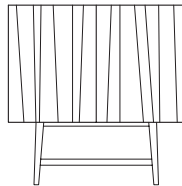

VASS by Claesson Koivisto Rune

Stand/Plinth:
Whitestained oak (P2),
Black walnut oak (P4)
F = Feet in steel.

All Vass modules include one
adjustable shelf

At the backside there is an opening
for cables and ventilation.
Standard.

Addition: Larger holes for cables/
ventilation (standard for wall
mounted vass) Price:

V40:90W Wall mounted

h: 40 cm
d: 41,5 cm
w: 90 cm
Price:

V40:135W Wall mounted

h: 40 cm
d: 41,5 cm
w: 135 cm
Price:

V40ST

h: 72 cm
d: 40 cm
w: 90 cm
Price:

V60ST

h: 92 cm
d: 40 cm
w: 90 cm
Price:

V40:135ST

h: 72 cm
d: 40 cm
w: 135 cm
Price:

V60:180ST

h: 92 cm
d: 40 cm
w: 180 cm
Price:

V40B

h: 43,5 cm
d: 40 cm
w: 90 cm
Price:

V60F

h: 63,5 cm
d: 40 cm
w: 90 cm
Price:

V40:135F

h: 43,5 cm
d: 40 cm
w: 135 cm
Price:

V60:180F

h: 63,5 cm
d: 40 cm
w: 180 cm
Price:

V40:180F