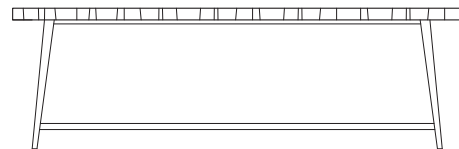

Office Cabinet VK45:220
h: 220 cm
d: 44 cm
w: 45 cm
Standard:
5 shelves, lacquered plinth
Add. 1: 2 shelves:
Add. 2: 3 drawers:
Add. 3: Side panel 60 or 65 cm:
Add. 4: Lacquered plinth:

Office Cabinet VK220
h: 220 cm
d: 44 cm
w: 90 cm
Standard:
5 shelves, lacquered plinth
Add. 1: 2 shelves:
Add. 2: 3 drawers:
Add. 3: Side panel 60 or 65 cm:
Add. 4: Lacquered plinth:

Please contact us for information about customized size.

Desk with drawer
VD60:120
h: 72 cm
w: 60 cm
l: 120 cm
Top: Lacquered or P4
Stand: P4, P2

Sideboard
VT40:135
h: 72 cm
w: 45 cm
l: 135 cm
Top: Lacquered
Stand: P2, P4
Top available in P4, please ask for price.

Dining Table
VT90:160
h: 72 cm
w: 90 cm
l: 160 cm
Top: Lacquered
Stand: P2, P4
Top available in P4, please ask for price.

Dining Table
VT90:230
h: 72 cm
w: 90 cm
l: 230 cm